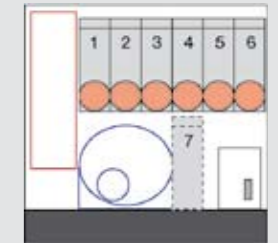

Sienna L / M instant

MAXIMUM QUALITY

- Constant and homogeneous aspect and quality.
- The AZKOYEN coffee group guarantees coffee with top quality cream, body and aroma.
- Possibility of offering 2 types of espresso coffee to satisfy the tastes of various types of customers and to increase the profitability of the unit.
- A wide range of drinks.

ATTRACTIVE DESIGN:

- Large lit advertising surface.
- Large graphic display.
- Clear and attractive selection panel.
- LED lit preselections and selections.
- Chrome plated back-lit direct selection keypad buttons.

EASY TO CLEAN:

- Modular components which can be easily extracted.
- Materials specifically for maximum hygiene.
- Product independent mixture.
- Selfwashing programme.

EASY INSTALLATION AND MAINTENANCE:

- Modular construction.
- Direct access to key parts.
- Fast and simple configuration and programming of the machine. Configuration software available.
- Complete flexibility to personalise the menu of drinks on offer.
- Graphic display shows information regarding machine errors in a clear and simple manner (selfdiagnosis service and repair suggestions).
- Accounts data can be extracted via RS-232. Optional: Bluetooth - EVA DTS